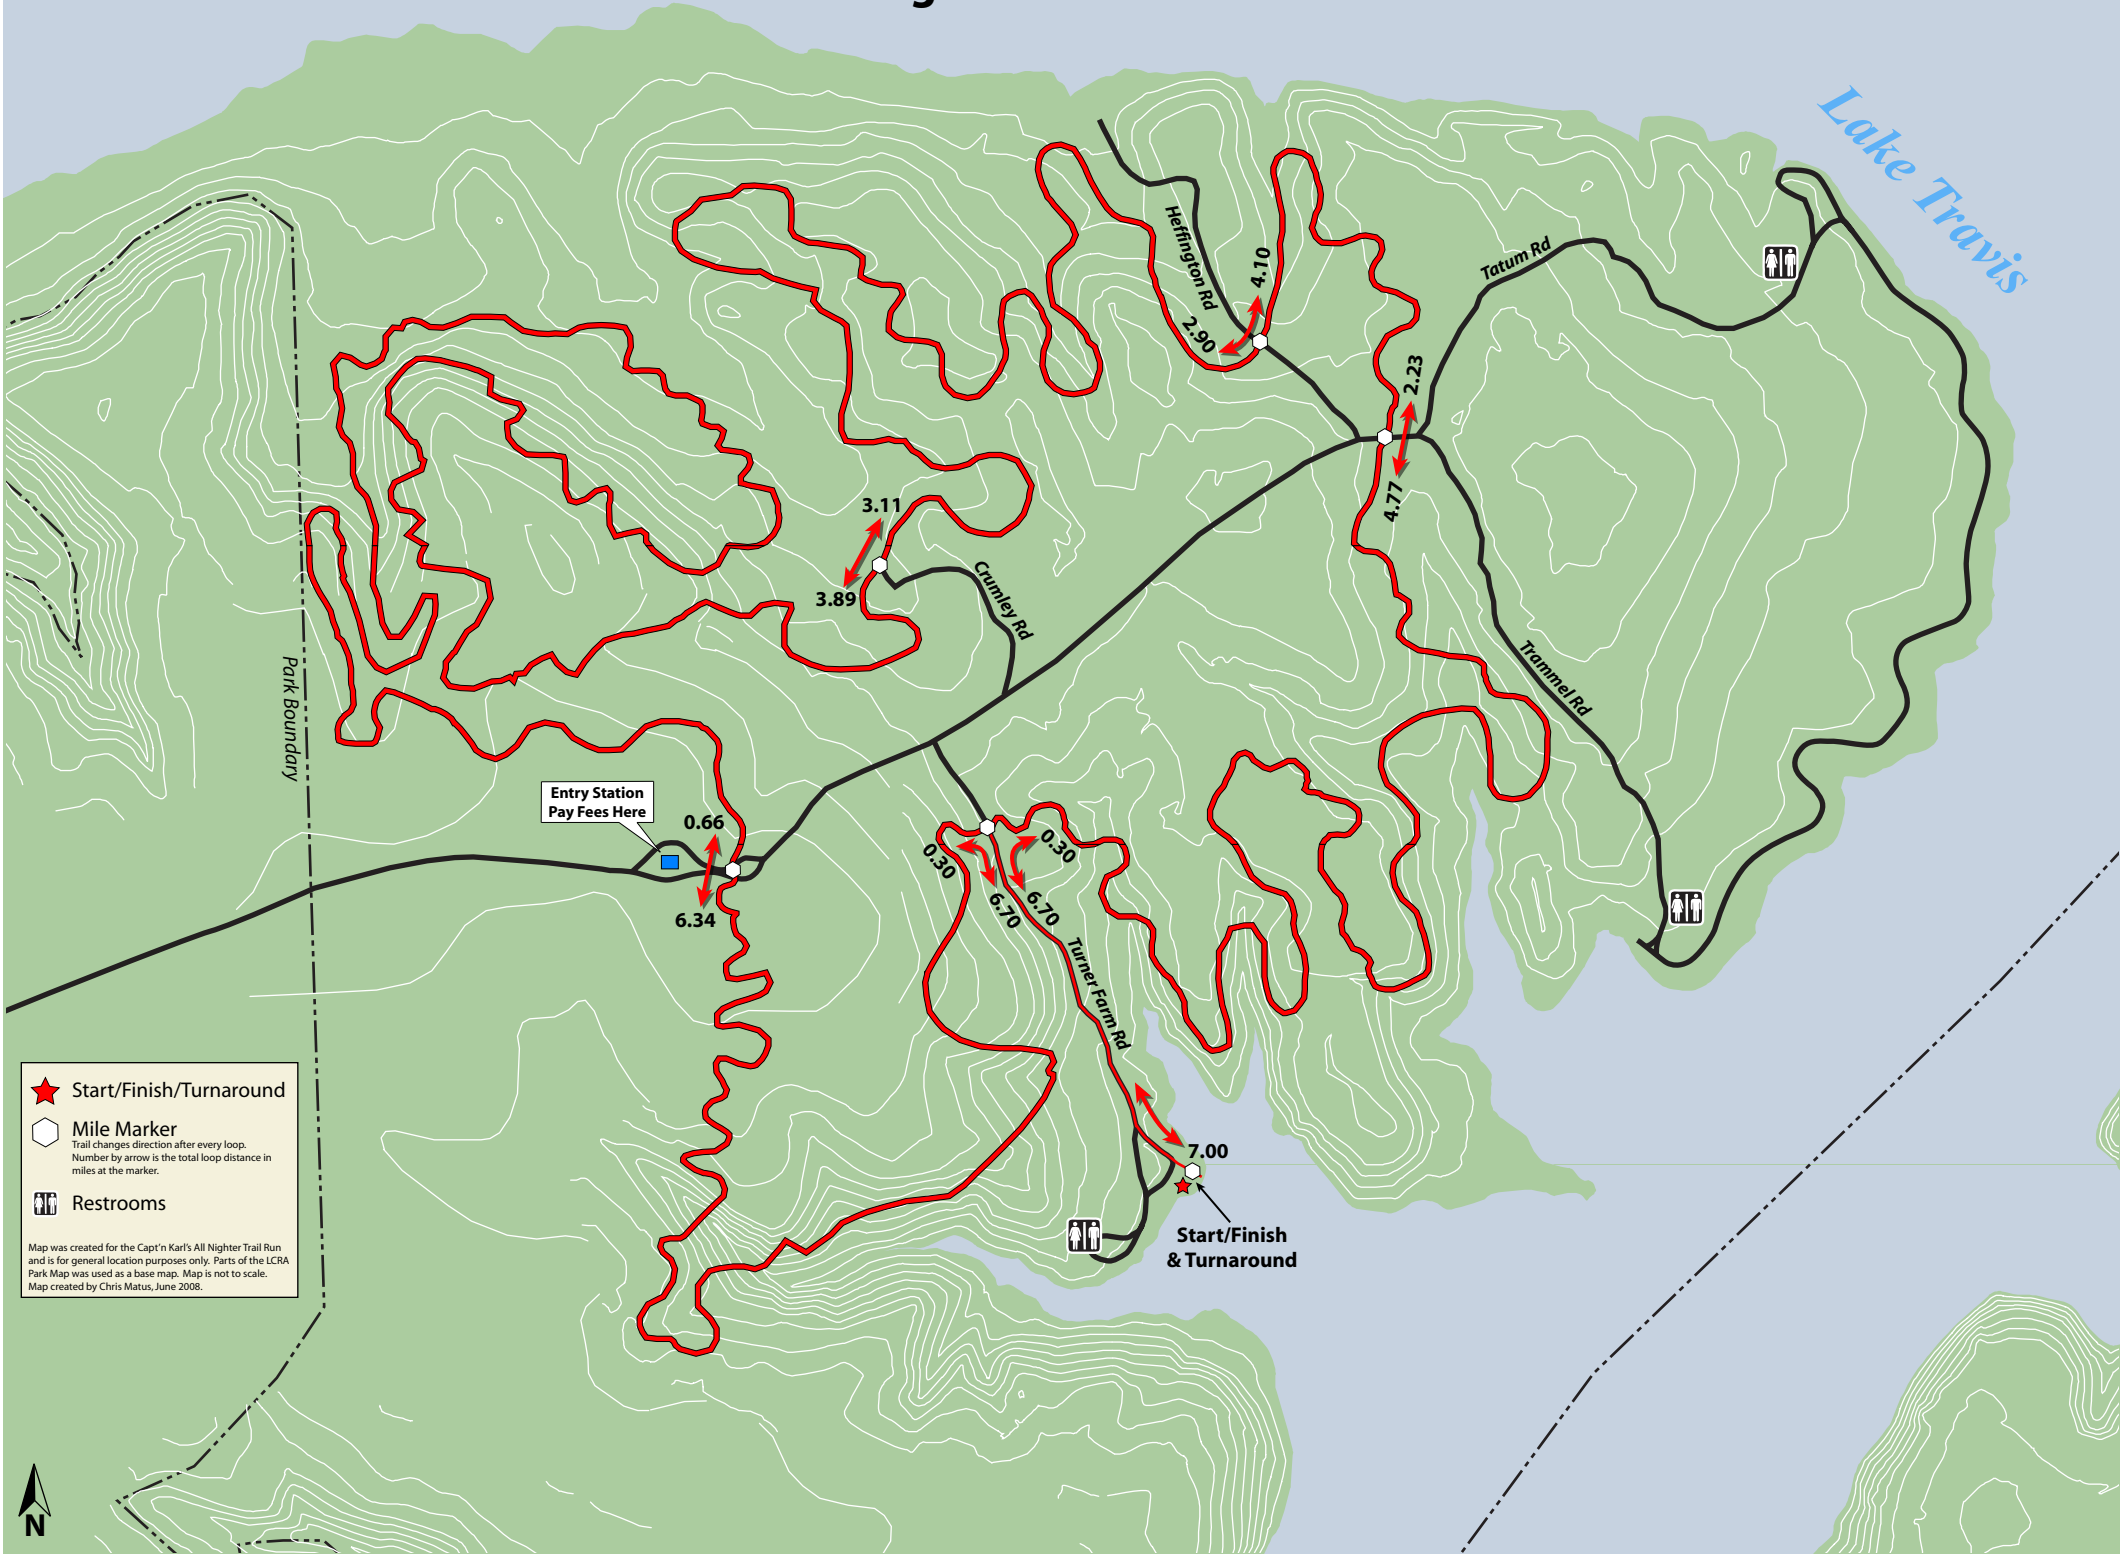

Capt'n Karl's - The Darkside Series

The All Nighter @ Muleshoe Bend

★ Start/Finish/Turnaround
○ Mile Marker
Trail changes direction after every loop.
Number by arrow is the total loop distance in miles at the marker.
♿♿ Restrooms

Map was created for the Capt'n Karl's All Nighter Trail Run and is for general location purposes only. Parts of the LCRA Park Map was used as a base map. Map is not to scale. Map created by Chris Matus, June 2008.